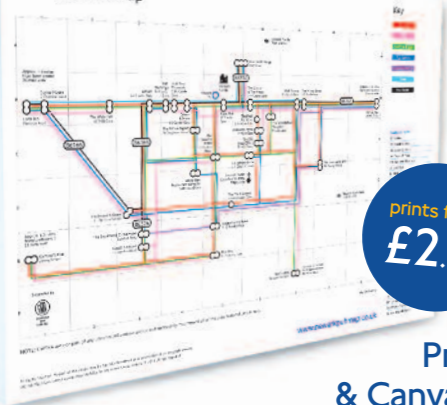

UK Pub Map Merchandise

Newark Pub Map

Prints from
£2.99

Prints
& Canvases

UK Pub Map T-Shirts

Available in small, medium, large or extra large.

For a greater choice of locations such as Stamford, Norfolk, Rutland & Melton visit the main UK Pub Map shop www.ukpubmaps.co.uk

Other merchandise available to purchase in all pub maps shops!