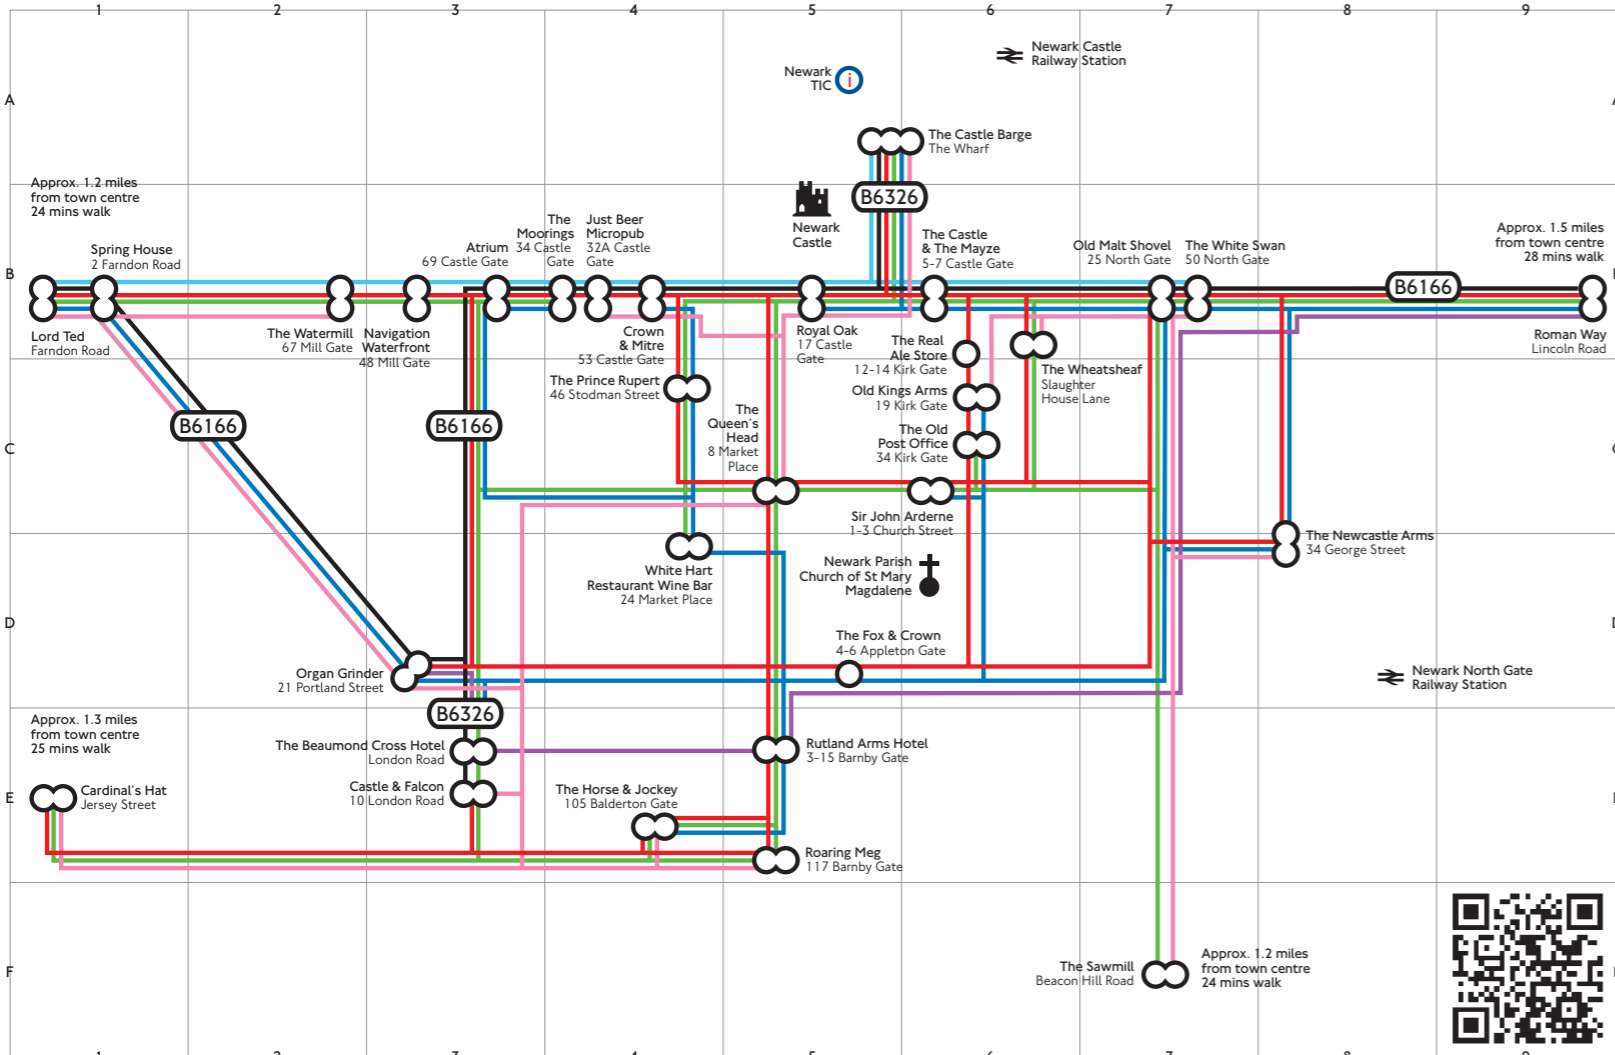

Key

- Real Ale
- Food
- Outside Space
- Pub Games
- Accommodation
- River
- Main Road

Information

Your **FREE** guide to Newark's pubs. Newark Pub Map makes it easier to find your way around the town's wealth of drinking holes. Use the map to plot your favourites or to discover pubs you aren't that familiar with.

Newark is a great town with lots of history, so why not take in the sights, stop off for some lunch or sample some of the fine ales.

You won't be disappointed.

This map is also available to download from www.newarkpubmap.co.uk

branding | design
online | print

See more at www.mbcreativeuk.co.uk

like mb creative on facebook follow @mbcreativeuk on twitter

Call 01780 753313 info@mbcreativeuk.co.uk

The Prince Rupert

- Over 14 draught beers and ciders
- Fine wines
- Homemade stone baked pizzas
- 14th century building
- On the Newark Civil War trail

Tel: 01636 918121 info@theprincerupert.co.uk www.theprincerupert.co.uk

JB INSTALLATIONS

Kitchens • Bedrooms • Bathrooms

We are accomplished in the fitting of kitchens, bedrooms, bathrooms and worktop & sink changes. For a **FREE** no obligation quote call **07514 459603**.

Mention the Pub Map when calling and receive a 5% discount.

t. 01780 754594
m. 07514 459603
jasonpeter27@aol.com

Advertise Your Business

Over 2,000 people will see this advert. Let us help you get your business on the map. Call **01780 753313** to find out more or email info@ukpubmaps.co.uk